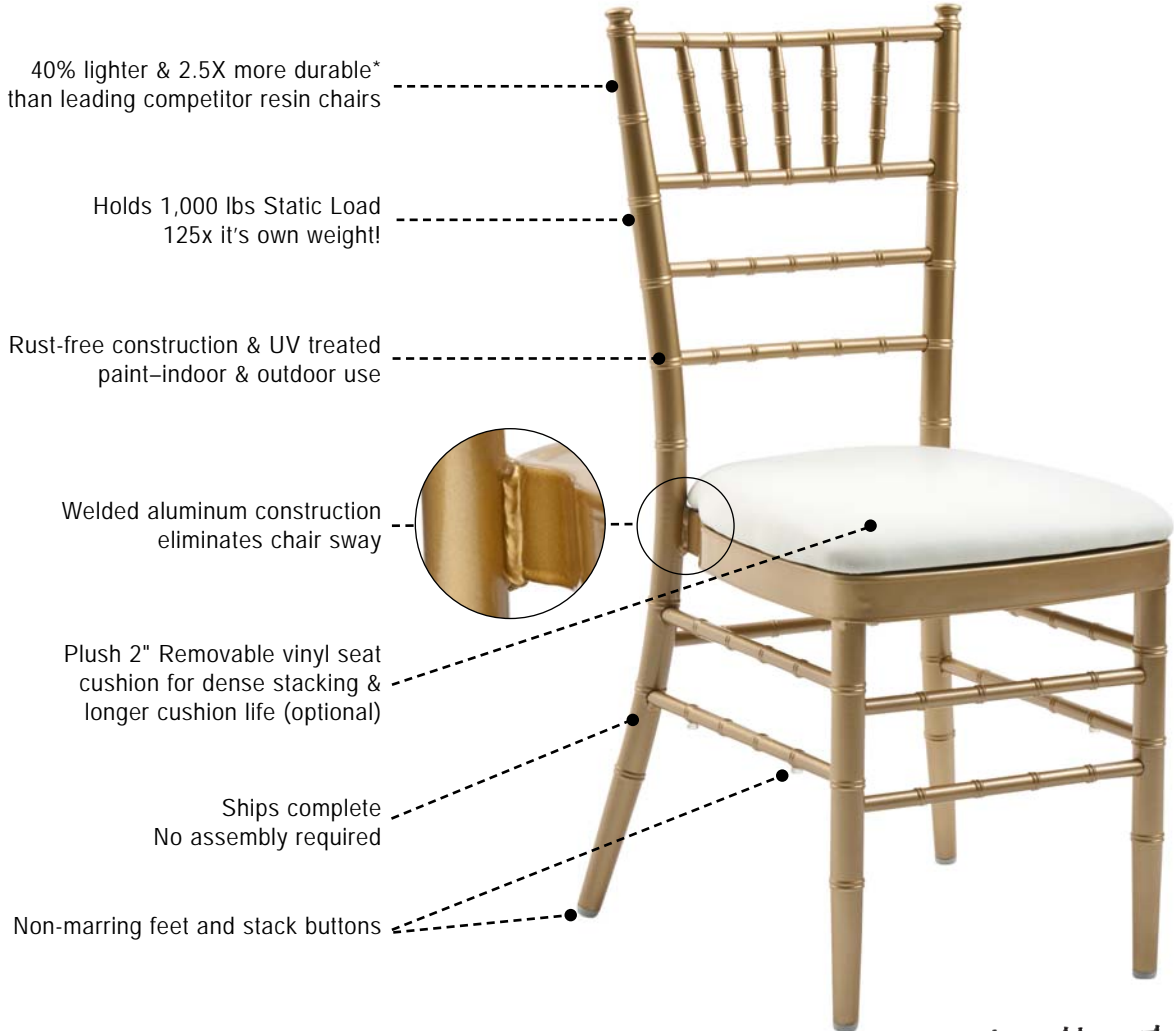

## Aluminum Chiavari Chair

Mity-Lite's new Aluminum Chiavari stacking chair combines classic elegance with unmatched durability in an eco-friendly platform. Weighing in at only 8 lbs yet possessing the ability to withstand over 1,000 lbs of static load, the Aluminum Chiavari can support over 125 times its own weight! The 100% welded aluminum frame eliminates chair sway so common among competitor chiavari chairs providing peace of mind for both you and your customers. Lightweight handling make set up and take down of any event a breeze, while removable cushions allow for dense stacking and extend cushion life. Perfect for use in the ballroom, the dining hall, or for any event where the classic chiavari look is desired.

### Benefits

- 40% lighter & 2.5X more durable\* than leading competitor resin chairs
- Environmentally friendly - 100% recyclable
- 100% welded aluminum construction = greater durability = reduced cost of ownership
- Removable vinyl seat cushion for dense stacking & longer cushion life (Optional)
- Ships complete—no assembly required

### Features

- Durably constructed to hold 1,000 lbs. (455kg)
- 7 welded leg support bars for superior stability
- UV treated paint prevents fading & discoloration
- Non-marring feet & stack buttons—made from recycled plastic
- Plush 2" cushion with luxurious leather feel (optional)
- Five-year limited warranty

# Aluminum Chiavari Chair

Elegant, Eco-Friendly Seating

Seat Height	Seat Height (w/cushion)	Overall Height	Width	Weight	Weight (w/cushion)	Seat Depth	Footprint
17.1" (43.5cm)	19.1" (48.6cm)	36.0" (91.5cm)	17.3" (44.0cm)	7.75 lbs. (3.5kg)	10.25 lbs. (4.7kg)	15.0" (38.1cm)	14.8" L x 17.3" W (37.5cm x 44.0cm)